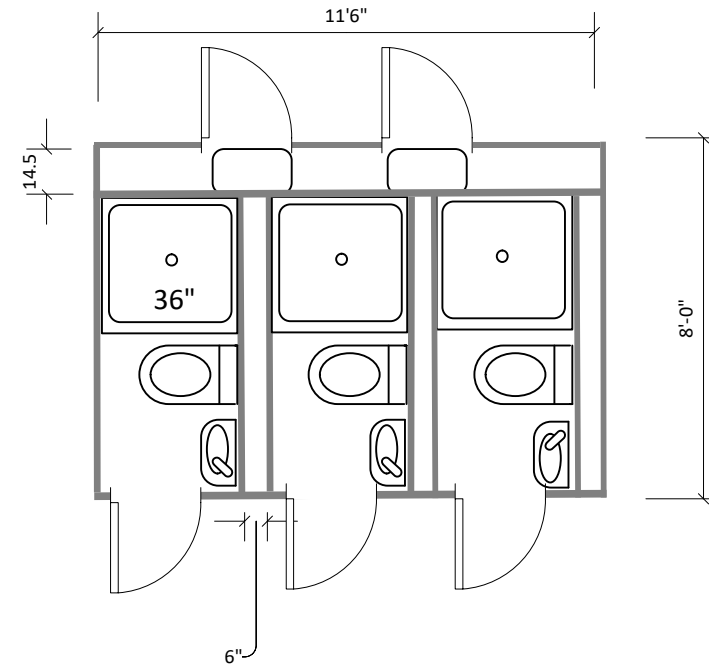

This document is the property of and contains unpublished proprietary information and trade secrets of A.M.S. Global Inc. By accepting possession of the document the recipient agrees to make no copies transcriptions or any use of this document or the information contained herein except as authorized by A.M.S. Global Inc. and further agrees to safe keep this document and return in to A.M.S. Global Inc. upon demand.