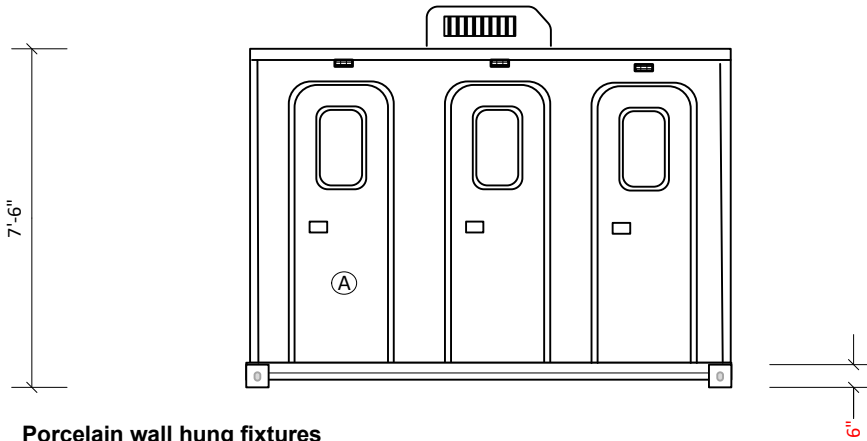

# CI 11 3STS Direct

- Porcelain wall hung fixtures
- 15,000 BTU ac unit with 5500 watts heat
- 2 Bosch Tronic 3000 T 7-Gallon Water heaters
- Stainless Steel napkin dispenser. Soap disp. & mirror
- Rubber coin over epoxy steel flooring
- 3 36x36 Shower pans with metered faucets
- Hot water & mixing valve
- Obscure skylights in radius doors
- Vandal resistant pebble finished wall panels
- Double foil radiant barrier insulation
- Led 50,000 hr LED lighting
- Automatic body sensing lighting
- Occupancy indicator deadbolts
- All metal and composite construction
- Forklift pockets on back 4 four hook wall hangers
- Stainless steel soap holders
- 3" SCH 40 PVC stub out for waste connection
- 1" SCH 40 PVC stub out water connection